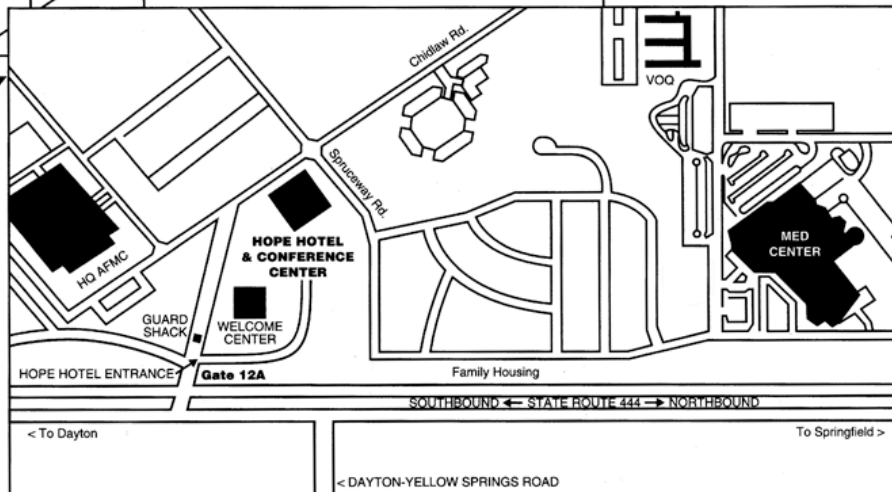

**Directions to the Hope Hotel:**

**Northbound 675:**  
 Exit #17 - WPAFB Areas A&C (Rt. 844).  
 Follow to Fairborn 444 Exit.  
 Turn left onto Rt. 444 (Northbound). First light- (Gate 12A) turn left into gate then an immediate right to Hope Hotel.

**Southbound 675:**  
 Exit #20 - Turn left on Dayton - Yellow Springs Road and follow to Rt. 444. Turn left on Rt. 444. Next light- (Gate 12A) turn right into gate then an immediate right to Hope Hotel entrance.

**HOPE HOTEL & CONFERENCE CENTER**  
 Bldg. 823, Area A  
 WPAFB, OH 45433  
 Gate 12A off Rt 444  
 (937) 879-2696  
 DSN: 787-1285